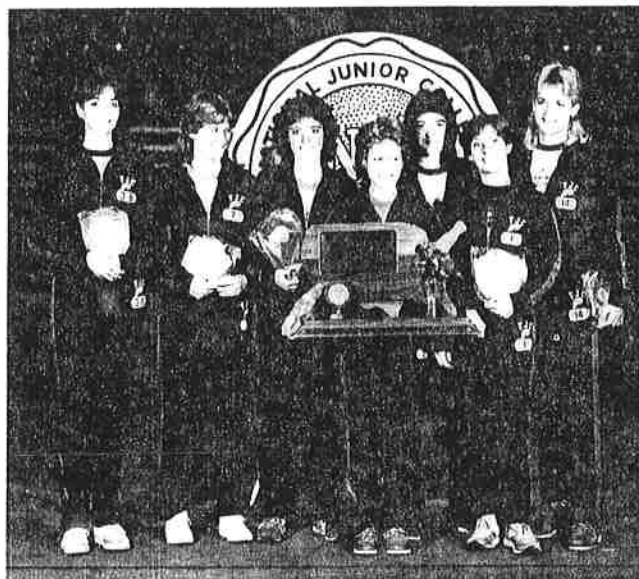

Name — School	Time
1. Elizabeth Lynch, Ricks College	17:58.64
2. Merernette Simmons, College of Southern Idaho ..	18:07.49
3. Karen Harvey, Ricks College	18:33.92
4. Janie Regis, Florida Junior College	18:39.76
5. Adrian Lilburn, Florida Junior College	19:08.79
6. Lyn McDonald, Florida Junior College	19:16.61
7. Kathleen Kuhn, Mohawk Valley	19:17.76
8. Beth Saxton, Alfred State	19:19.27
9. Judy Crowe, Southwest Michigan	19:21.68
10. Bonnie McClelland, Barton County CC	19:26.75
11. Angie Mogielski, Macomb County CC	19:27.37
12. Sheri Jensen, Ricks College	19:29.60
13. Cathi Jones, Hagerstown JC	19:30.56
14. Debbie Thomas, Macomb County CC	19:31.39
15. Chris Ehlers, Phoenix College	19:32.59
16. Andrea Kern, Macomb County CC	19:34.62
17. Susan Ingram, Florida JC	19:35.04
18. Lisa Vaill, SUNY — Cobleskill	19:38.09
19. Jenny Rowe, Golden Valley Lutheran	19:41.65
20. Lori Wood, SUNY — Cobleskill	19:42.14
21. Maria Ceruantes, Laredo JC	19:43.42
22. Eileen Kopecky, Phoenix College	19:47.38
23. Barb King, SUNY — Morrisville	19:48.55
24. Julie Siler, Clackamas CC	19:50.04
25. Audrey Pierce, SUNY — Delhi	19:50.43
26. Stacy Hartsfield, Phoenix College	19:52.41
27. Alexa Craft, Macomb County CC	19:55.28
28. Becky Heuer, Niagara County	19:58.23
29. Cathi Lukenheimer, Allen County CC	19:58.62
30. Margarita Ireland, Bucks County	20:02.85

Florida JC — National Champions

31. Michelle Stone, Golden Valley Lutheran	20:04.83
32. Maria Gonzales, Clackamas	20:05.22
33. Wendy Hagmann, Montgomery — Rockville	20:05.91
34. Kim Jarvis, Barton County CC	20:06.41
35. Darcy Scarlet, Florida JC	20:06.77
36. Bridgette Mendibles, Pima CC	20:08.37
37. Lindi Gorinac, Macomb County CC	20:08.95
38. Laura Cichowski, Macomb County CC	20:14.65
39. Judy VanLilburg, Southwest Michigan	20:15.28
40. Jilane Williamson, Ricks College	20:18.80
41. Dianna Schaeffer, Hagerstown JC	20:23.58
42. Sheila Bruns, Ricks College	20:23.92
43. June McDonald, Macomb County CC	20:25.10
44. Jolene Trulliy, Bismark	20:26.53
45. Patricia Palmer, Corning CC	20:27.35
46. Melanie Candia, North Idaho College	20:28.67
47. Sue Hanus, Schoolcraft College	20:30.58
48. Kerry Straub, Barton County CC	20:32.78
49. Leslie Whitcomb, Vincennes	20:33.97
50. Sharon Nichlas, Lansing CC	20:35.58
51. Tina Mahone, Phoenix College	20:35.96
52. Reginna Ford-Cahill, SUNY — Farmingdale	20:36.32
53. Jackie Zaccaria, Phoenix College	20:37.36
54. Sherri O'Donnell, Barton County CC	20:37.36
55. Linda Demo, SUNY — Morrisville	20:40.21
56. Emma Leale, SUNY — Farmingdale	20:41.01
57. Kathi Biddle, Erie CC	20:43.12
58. Beth Carter, Southwest Michigan	20:45.11
59. Betty Lacatour, Florida JC	20:45.86
60. Marcie Leolcity, Haskell Indian JC	20:48.28